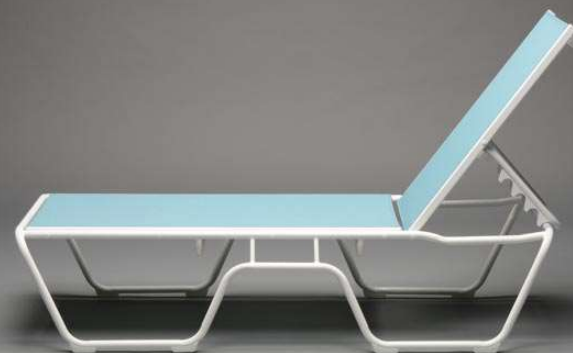

Resort Master Seating Collection

W3-W0310

1" Round Aluminum Frame, Seat Height 14.5"

W3-W0310SLNS

1" Round Aluminum Frame, Seat Height 14.5" , Nylon Glides

W3-W0350

1" Round Aluminum Frame, Dining Chair

1" Round Aluminum Frame, Sling Dining Chair

1" Round Aluminum Frame, Sand Chair