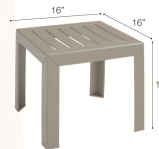

WESTPORT LOW TABLE

Contract Furnishings International, Inc.
Commercial Furniture USA

941-359-6900

info@Contract-Furnishings.com

Contract-Furnishings.com

Sarasota, FL