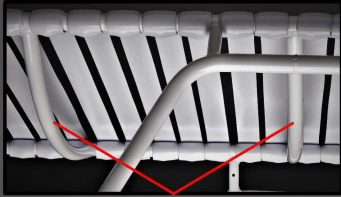

Contract Furnishings International

Commercial Furniture USA

CONTRACT-FURNISHINGS.COM

The Ultimate Strap Chaise And Chair 100% Made in America

Two Body Braces

Reinforced Stress Point

Four 3/4" Round Side Support Braces

Safety Brace Defaults to 1st position

Welded Skids
Non-Scratchable
Decks

Nylon Skids
Scratchable
Decks

Double Wrapped
Virgin Vinyl Straps

3/4" Safety
Space

1 1/4" Stainless
Bolts & Nuts at
all Moving Parts

Safety Rail
Minimizes Pinch Point

Custom
Aluminum
Ratchets
PVC Ratchet
Guard

1/4" Thick Ratchets
Has Flat Edges

1.5" x 3/4"
Triple Mandel
Reinforced
Flat Tube

Deluxe Nylon
Glides

Four
Commercial
Cross Braces