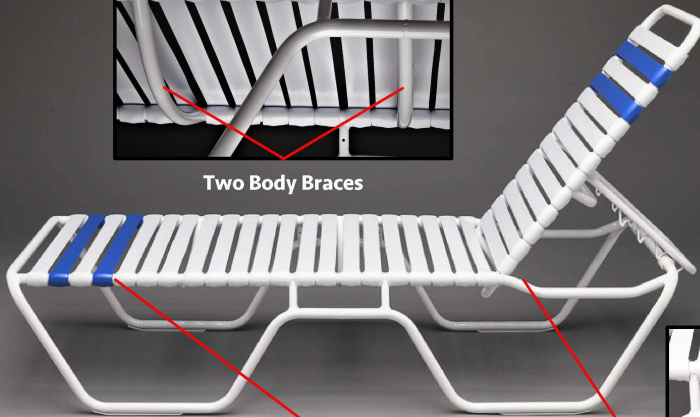

Contract Furnishings International

Commercial Furniture USA

CONTRACT-FURNISHINGS.COM

The Ultimate Strap Chaise And Chair 100% Made in America

Two Body Braces

Reinforced Stress Point

Four 3/4" Round Side Support Braces

Safety Brace Defaults to 1st position

Welded Skids
Non-Scratchable
Decks

Nylon Skids
Scratchable
Decks

Double Wrapped
Virgin Vinyl Straps

3/4" Safety
Space

1 1/4" Stainless
Bolts & Nuts at
all Moving Parts

Safety Rail
Minimizes Pinch Point

Custom
Aluminum
Ratchets
PVC Ratchet
Guard

1/4" Thick Ratchets
Has Flat Edges

1.5" x 3/4"
Triple Mandel
Reinforced
Flat Tube

Deluxe Nylon
Glides

Four
Commercial
Cross Braces