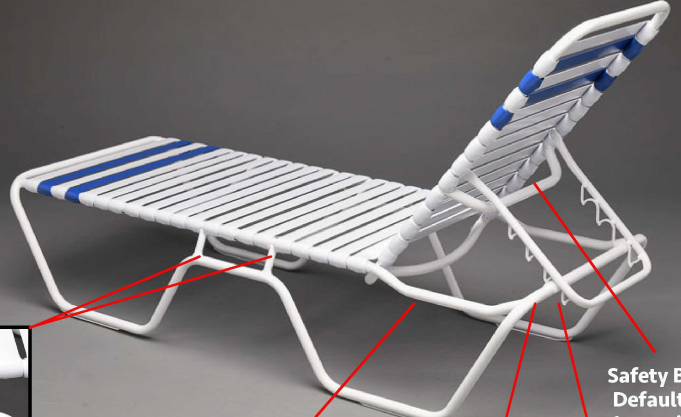

Contract Furnishings International

Commercial Furniture USA

CONTRACT-FURNISHINGS.COM

The Ultimate Strap Chaise And Chair 100% Made in America

Two Body Braces

Reinforced Stress Point

Four 3/4" Round Side Support Braces

Safety Brace Defaults to 1st position

Welded Skids
Non-Scratchable
Decks

Nylon Skids
Scratchable
Decks

Double Wrapped
Virgin Vinyl Straps

3/4" Safety
Space

1 1/4" Stainless
Bolts & Nuts at
all Moving Parts

Safety Rail
Minimizes Pinch Point

Custom
Aluminum
Ratchets
PVC Ratchet
Guard

1/4" Thick Ratchets
Has Flat Edges

1.5" x 3/4"
Triple Mandel
Reinforced
Flat Tube

Deluxe Nylon
Glides

Four
Commercial
Cross Braces