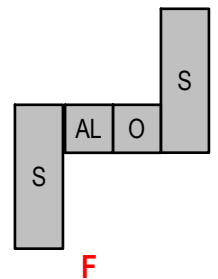

## MODULAR OPTIONS

W3-W3114 OTTOMAN

S= Sofa
O = Ottoman
LS= Love Seat
AL= Arm Less Lounge
RALS = Right Arm Love Seat

SHOWN HERE IS OPTION B

FRAME: 2" X 5/8" Rectangular Frame, Rust Resistant, Domestically Milled Extruded Aluminum Sand Blasted and Powder Coated, Stainless Steel Hardware, Full Circumference Heliarc Welds  
 CUSHIONS: Boked Cushions, Poly Fiber Wrapped Foam, Vinyl Strap Seat Support