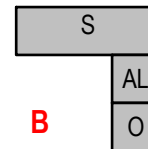

## MODULAR OPTIONS

W3-W3114 OTTOMAN

S= Sofa
O = Ottoman
LS= Love Seat
AL= Arm Less Lounge
RALS = Right Arm Love Seat

SHOWN HERE IS OPTION B

FRAME: 2" X 5/8" Rectangular Frame, Rust Resistant, Domestically Milled Extruded Aluminum Sand Blasted and Powder Coated, Stainless Steel Hardware, Full Circumference Heliarc Welds  
 CUSHIONS: Boked Cushions, Poly Fiber Wrapped Foam, Vinyl Strap Seat Support