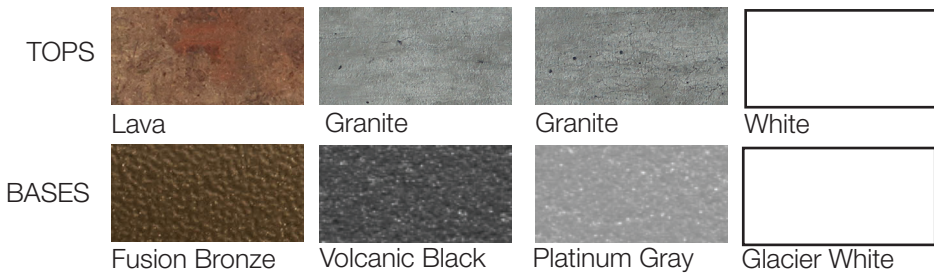

Height:	29"
Depth:	36"
Width:	36"
Weight:	

Sunset 36" Square Table

Product Specifications

Product Description	Reference Number	Color	UPC Code 014306	Weight Each (lbs.)	Master Pack	Master Pack Volume (cu. ft)
Sunset 36" Square Table	UT36C599	Lava/Fusion Bronze	936659	51.76	1	8.42
	UT36C288	Granite/Volcanic Black	936680	51.76	1	8.42
	UT36C289	Granite/Platinum Gray	936673	51.76	1	8.42
	UT36C096	White/Glacier White	936666	51.76	1	8.42

Features & Benefits Warranty: 3 Yrs.

- Tabletop is made of durable, uniquely finished HPL for years of service
- Resists fingerprints, scratches and smudges
- Umbrella hole with protective ring and plug for standard 1 1/2" umbrella pole
- Easy to clean with soap and water
- Will not rust nor get hot in the sun
- Easy to assemble
- Leg levelers for uneven surfaces and nylon footpads to resist wear

Redefining the American lifestyle, the Sunset aluminum table is sold complete and made of an HPL tabletop and a base that is cast metal designed with a satin finish. Will not rust or get hot in the sun.