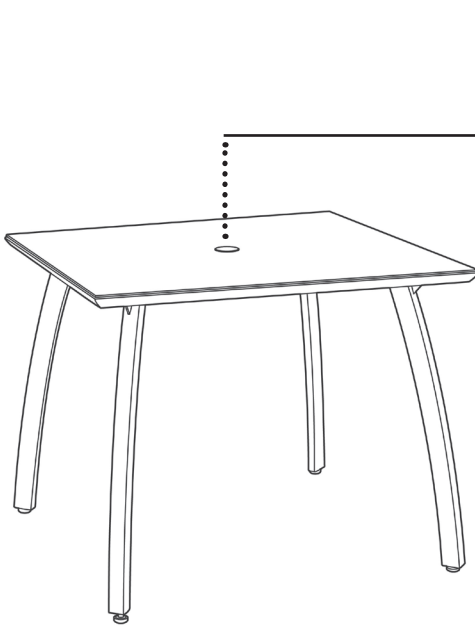

Sunset 36" Square Table

Spare Parts

Umbrella Plug

USSP0287, USSP0288, USSP0289, & USSP0290